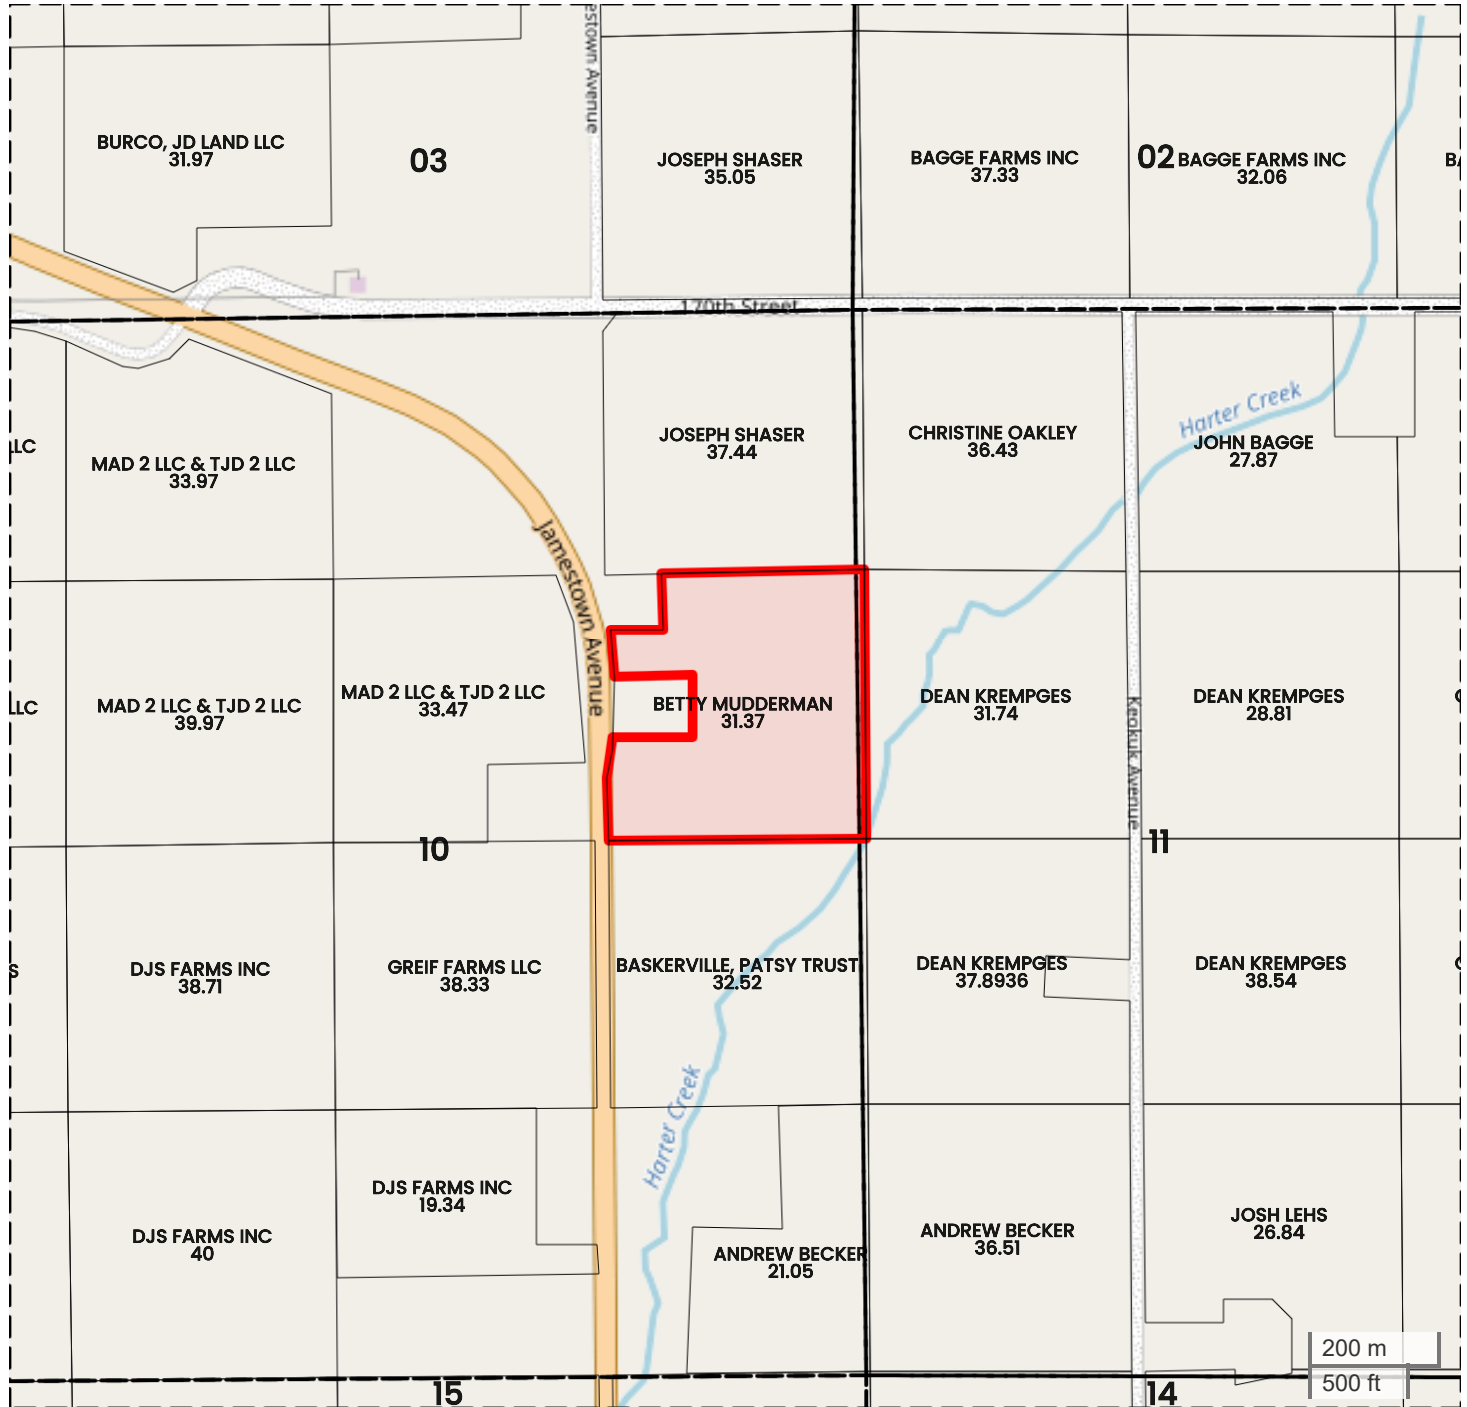

MUDDERMAN FARM
PLAT MAP

Center: 42.535989, -91.887516

10-89N-9W

Washington Township

Buchanan County, IA

FarmWorth, LLC makes no warranties, express or implied, regarding the accuracy of any information provided through FarmWorth.com. User is solely responsible for independently verifying all information prior to use and waives any claims against FarmWorth, LLC arising from inaccuracies in such information.